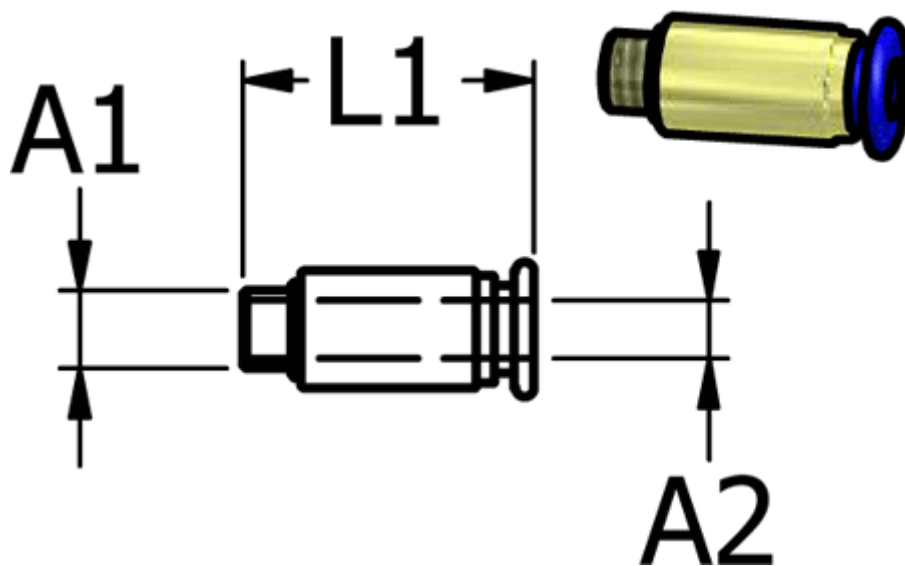

Article number: 586POC63

Description: Mini Push-in POC63, straight w/circular housing, M6 hose Ø3

Measures

Ext. hose diameter A2 = 3 mm

L1 = 15

Thread A1 = M6